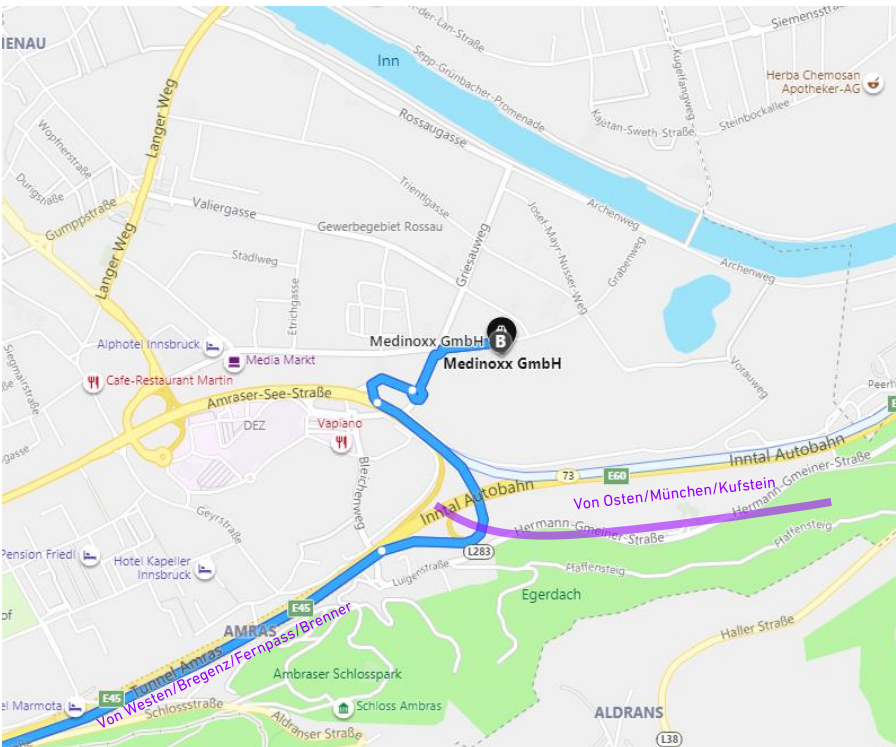

## Directions to Medinoxx Office

The Medinoxx GmbH office is located at 6020 Innsbruck, Grabenweg 68 in SOHO 2.0.

The building can already be seen from the A12 motorway, the exit is called Innsbruck-Ost.

Coming from the motorway  
(both directions):

- 1) Take the Innsbruck-Ost motorway exit
- 2) After approx. 300m take the first exit towards Griesauweg
- 3) At the roundabout, leave at the second exit towards the Jet petrol station
- 4) At the next roundabout at the JET petrol station, take the first exit into Grabenweg
- 5) After 180m the Soho 2.0 building is on the right side.

You can access the underground car park via one of the two entrances, which are located to the left and right of the building.

The elevator takes you comfortably to the 4th floor. When you exit the elevator, turn left, then left again until you reach a glass door. Then enter the aisle with the penthouse offices and keep left. The Medinoxx office (No. 4) is on the right after a few meters.